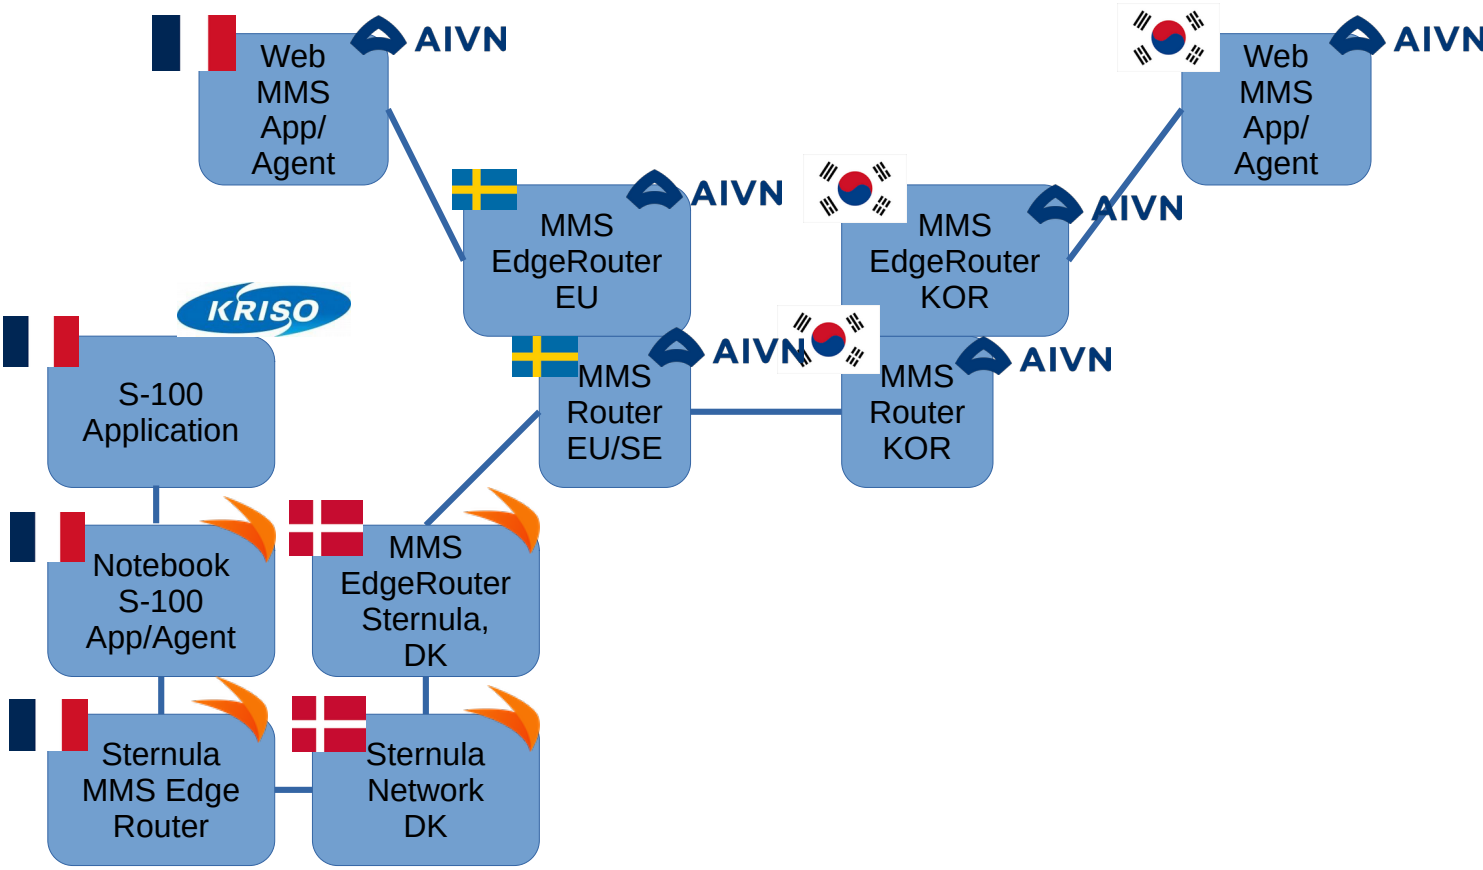

MCP MARITIME MESSAGING SERVICE SEMINAR

Saturday September 30, 2023 (09:00 ~ 12:00)
IALA HQ 10 rue des Gaudines, 78100, St Germain en Laye, France

The Maritime Connectivity Platform

MCP Maritime Messaging Service Seminar
Live demo of provision of technical services
2023-09-30 @IALA HQ

Stefan Pielmeier, CTO, Sternula A/S
Jinki Jung, DMC
Oliver Haagh, DMC
Dongwoo Kang, Kriso

Overview

Scenario 1

- MMS Message from 1 Agent to other agent
- Via Korean and European MMS edge router
- And MMS routers

Scenario 2

- Send an S-411 Ice Chart
- From one Agent to another Agent
- Through Korean and European edge router
- And MMS routers

Scenario 3

- One Agent subscribes to Weather
- Other Agent sends a Weather message
- Via Korean and European edge router
- And MMS routers

Scenario 4

- Send S-411 from Agent
- To ship Edge Router and Ship PC
- Real Ship hardware
- Via 4G network and (later),
- VDE-TER or VDE-SAT

Actor Demo

- Be an Actor yourself!